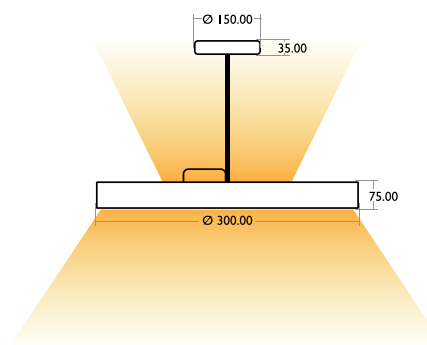

Luminary Housing Details

Body	CRCA Housing
Heat Sink	Aluminium
Diffuser	PC Cover
Dimension	Ø300 x 75mm