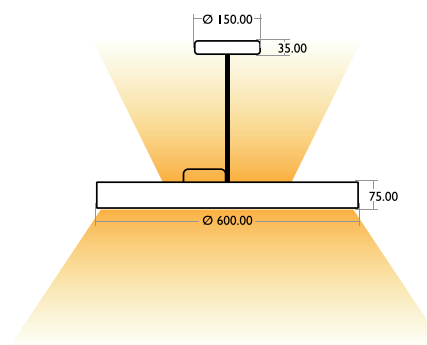

Luminary Housing Details

Body	CRCA Housing
Heat Sink	Aluminium
Diffuser	PC Cover
Dimension	Ø600 x 75mm