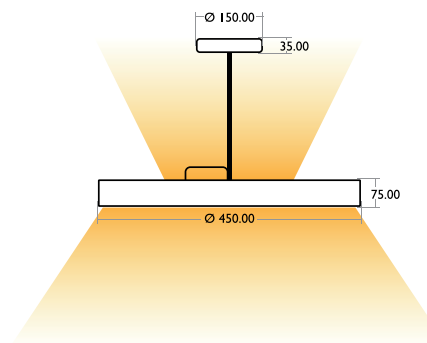

Luminary Housing Details

Body	CRCA Housing
Heat Sink	Aluminium
Diffuser	PC Cover
Dimension	Ø450 x 75mm