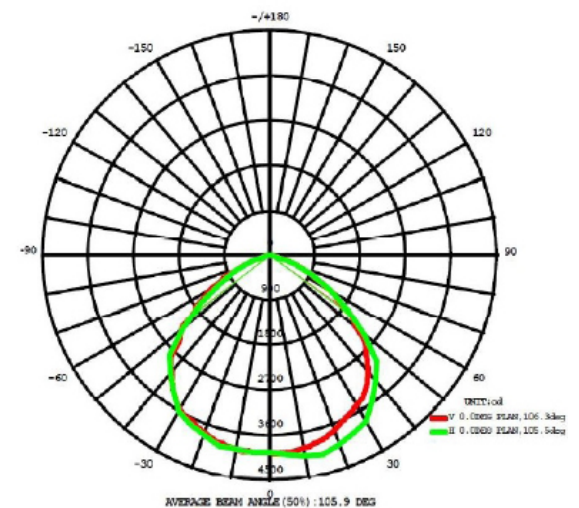

**LED Details**

LED Make	BMTC SANAN 3528
No Of LED's	42
Led Viewing Angle	110 degrees
Colour Temperature (cct)	4000k/6500k
Lumens	90 Lm/ W
Luminous Flux	3240 lm
CRI	>80

**Protection Parameters**

Over- Current Protection	Yes
Short- Circuit Protection	Yes
Over- Voltage Protection	Yes
Dust And Water Protection	IP20

**Installation Types**

**Light distribution :-**

Dimension:  
300mmx1200mmx46.5mm