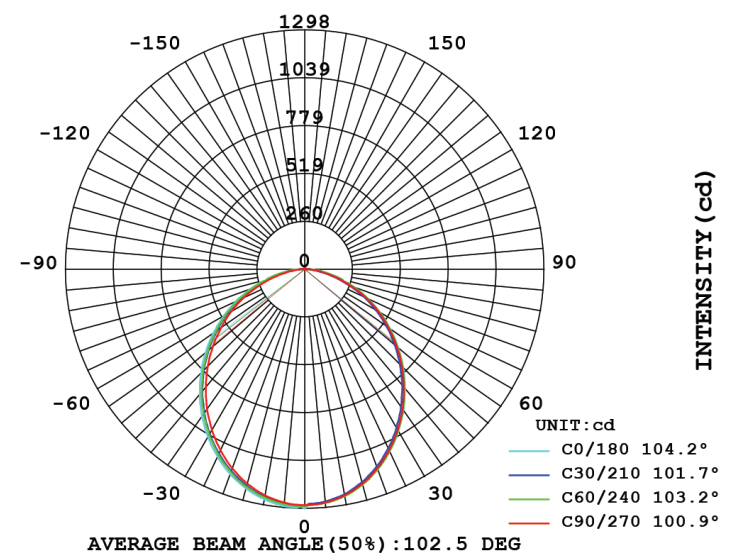

Input Voltage	100-285V AC
Rated Power	30W
Efficiency	>90%
Power Factor	>0.90
Harmonics	< 10%

LED Details

Mounting Type	Recess
Led Viewing Angle	120 degrees
Colour Temperature (cct)	4000k/6000k
Lumens	100 Lm/W
Luminous Flux	>3000 lm
CRI	>80

LUMINOUS INTENSITY DISTRIBUTION

Mounting

Accessories

Optional

Dimension

145mm X 80mm X 1200mm