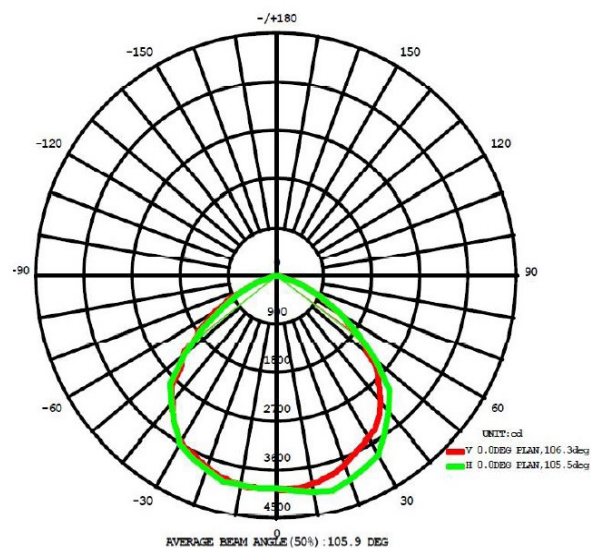

VEGA 6W (SQUARE)

Model : OL-SPLI-6W

Applications: Widely used in Homes, Offices, Hotels, Schools Resturants, Supermarkets, Shopping Malls, etc.

Electrical Parameters

Input Voltage	100-285V AC
Rated Power	6W
Efficiency	>85%
Power Factor	>0.90
Harmonics	<20%

LED Details

LED Make	San'an
LED Model	SMD2835
No Of LED's	30
Led Viewing Angle	120 degrees
Colour Temperature (cct)	3000k/4000k/6500k
Lumens	>55 Lm/ W
Luminous Flux	330 lm
CRI	>75

Protection Parameters

Over- Current Protection	Yes
Short- Circuit Protection	Yes
Over- Voltage Protection	Yes
Dust And Water Protection	IP20

Luminary Housing Details

Body	Aluminium Di casting
Heat Sink	Aluminium
Diffuser	PMMA
Dimension	122mm x 122mm x 35mm

Certifications

BIS	Tested and Approved by BIS
ROHS	Yes

Light distribution :-

Warranty : 1000 Days from the date of INVOICE.