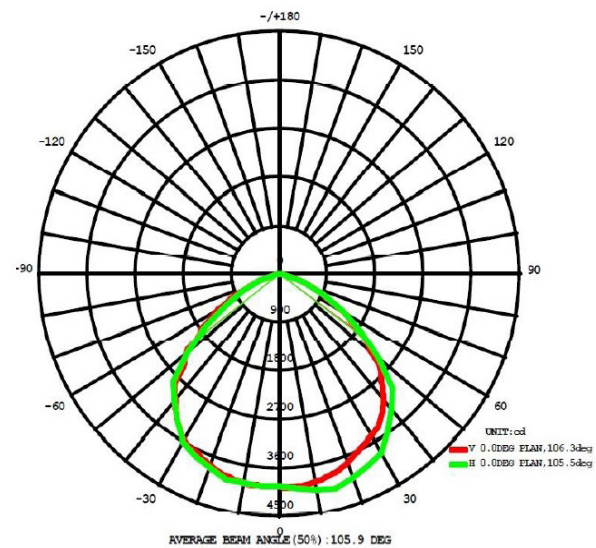

Certifications

BIS	Tested and Approved by BIS
ROHS	Yes

Light distribution :-

Warranty : 1000 Days from the date of INVOICE.