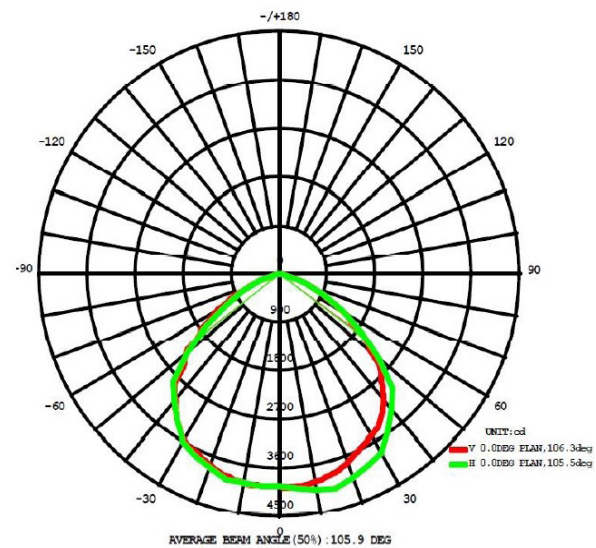

VEGA 12W (SQUARE)

Model : OL-SPLI-12W

Applications: Widely used in Homes, Offices, Hotels, Schools Resturants, Supermarkets, Shopping Malls, etc.

Electrical Parameters

Input Voltage	100-285V AC
Rated Power	12W
Efficiency	>85%
Power Factor	>0.90
Harmonics	<20%

LED Details

LED Make	San'an
LED Model	SMD2835
No Of LED's	60
Led Viewing Angle	120 degrees
Colour Temperature (cct)	3000k/4000k/6500k
Lumens	>80 Lm/ W
Luminous Flux	960 lm
CRI	>75

Protection Parameters

Over- Current Protection	Yes
Short- Circuit Protection	Yes
Over- Voltage Protection	Yes
Dust And Water Protection	IP20

Luminary Housing Details

Body	Aluminium Di casting
Heat Sink	Aluminium
Diffuser	PMMA
Dimension	173mm x 173mm x 35mm

Certifications

BIS	Tested and Approved by BIS
ROHS	Yes

Light distribution :-

Warranty : 1000 Days from the date of INVOICE.