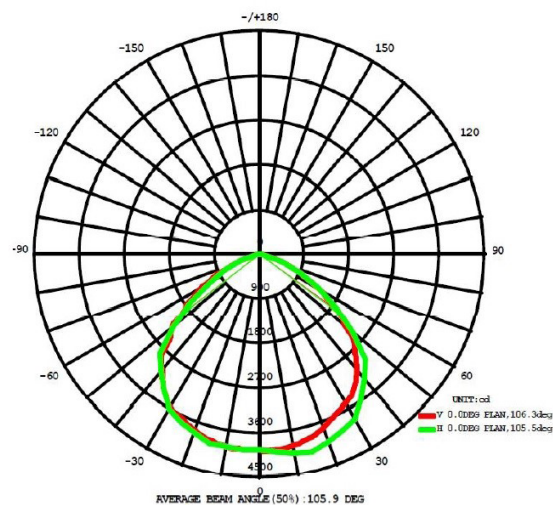

## SIRIUS 24W (SQUARE)

Model : OL-PLI-24W

**Applications:** Widely used in Homes, Offices, Hotels, Schools Restaurants, Supermarkets, Shopping Malls, etc.

Electrical Parameters	
Input Voltage	100-285V AC
Rated Power	24W
Efficiency	>85%
Power Factor	>0.90
Harmonics	<20%

LED Details	
LED Make	San'an
LED Model	SMD2835
No Of LED's	120
Led Viewing Angle	120 degrees
Colour Temperature (cct)	3000k/4000k/6500k
Lumens	70 Lm/ W
Luminous Flux	1680 lm
CRI	>75

Protection Parameters	
Over- Current Protection	Yes
Short- Circuit Protection	Yes
Over- Voltage Protection	Yes
Dust And Water Protection	IP20

Luminary Housing Details	
Body	Aluminium Di casting
Heat Sink	Aluminium
Diffuser	PMMA

Dimension	
Outer	296mm x 296mm
Cutting	275mm x 275mm

Certifications	
BIS	Tested and Approved by BIS
ROHS	Yes

Light distribution :-